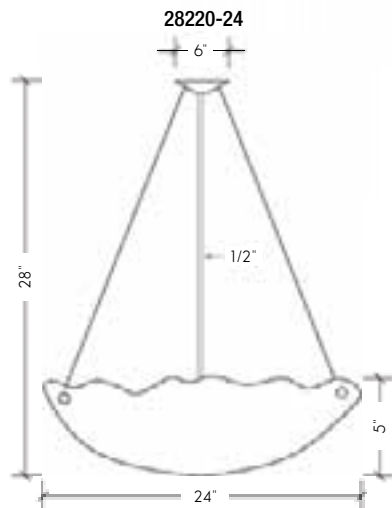

LAMPING

Incandescent:

- 28220-18 3 x 60W B-13 medium
- 28220-24 3 x 60W B-13 medium
- 28220-30 6 x 60W A-19 medium
- 28220-36 6 x 60W A-19 medium

Halogen (-HAL):

- 28220-18 3 x 60W BT-15 medium 120V
- 28220-24 3 x 60W BT-15 medium 120V
- 28220-30 6 x 60W BT-15 medium 120V
- 28220-36 6 x 60W BT-15 medium 120V

- 28220-18 18" dia. x 24" OAH
- 28220-24 24" dia. x 28" OAH
- 28220-30 30" dia. x 36" OAH
- 28220-36 36" dia. x 36" OAH

OAHs can be customized for an additional charge

ALUMENT® art objects are handmade individually. Variations
in color, pattern, surface texture and size are representative
of the wonder of ALUMENT® and are not considered defects.