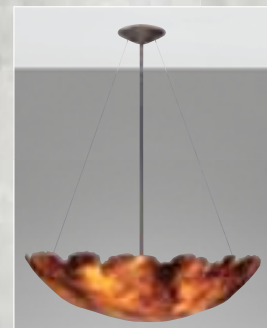

WAVY PENDANTS

SHOWN

28221-24-GTP-E Green-Teal-Purple/Satin Nickel.
Stainless steel side cables. Double Diamond suspension.
Vanilla interior layer.

28220-24-FLM-E Red Flame/Satin Nickel. Stainless
steel side cables. Vanilla interior layer.

28220-30-BSG-BR Burnt Sugar/Dark Bronze.
Stainless steel side cables. Vanilla interior layer.

SUSPENSION

The new Double Diamond suspension
style is available on all Wavy pendants.
Order #28221 instead of 28220.

ECO Compact fluor. (-CFE):

- 28220-18 3 x 18W G24q-2 quad 4-pin 120V
- 28220-24 3 x 26W G24q-3 quad 4-pin 120V
- 28220-30 6 x 26W G24q-3 quad 4-pin 120V
- 28220-36 6 x 26W G24q-3 quad 4-pin 120V

AVAILABLE SIZES

- 28220-18 18" dia. x 24" OAH
- 28220-24 24" dia. x 28" OAH
- 28220-30 30" dia. x 36" OAH
- 28220-36 36" dia. x 36" OAH

OAHs can be customized for an additional charge

ALUMENT® art objects are handmade individually. Variations
in color, pattern, surface texture and size are representative
of the wonder of ALUMENT® and are not considered defects.