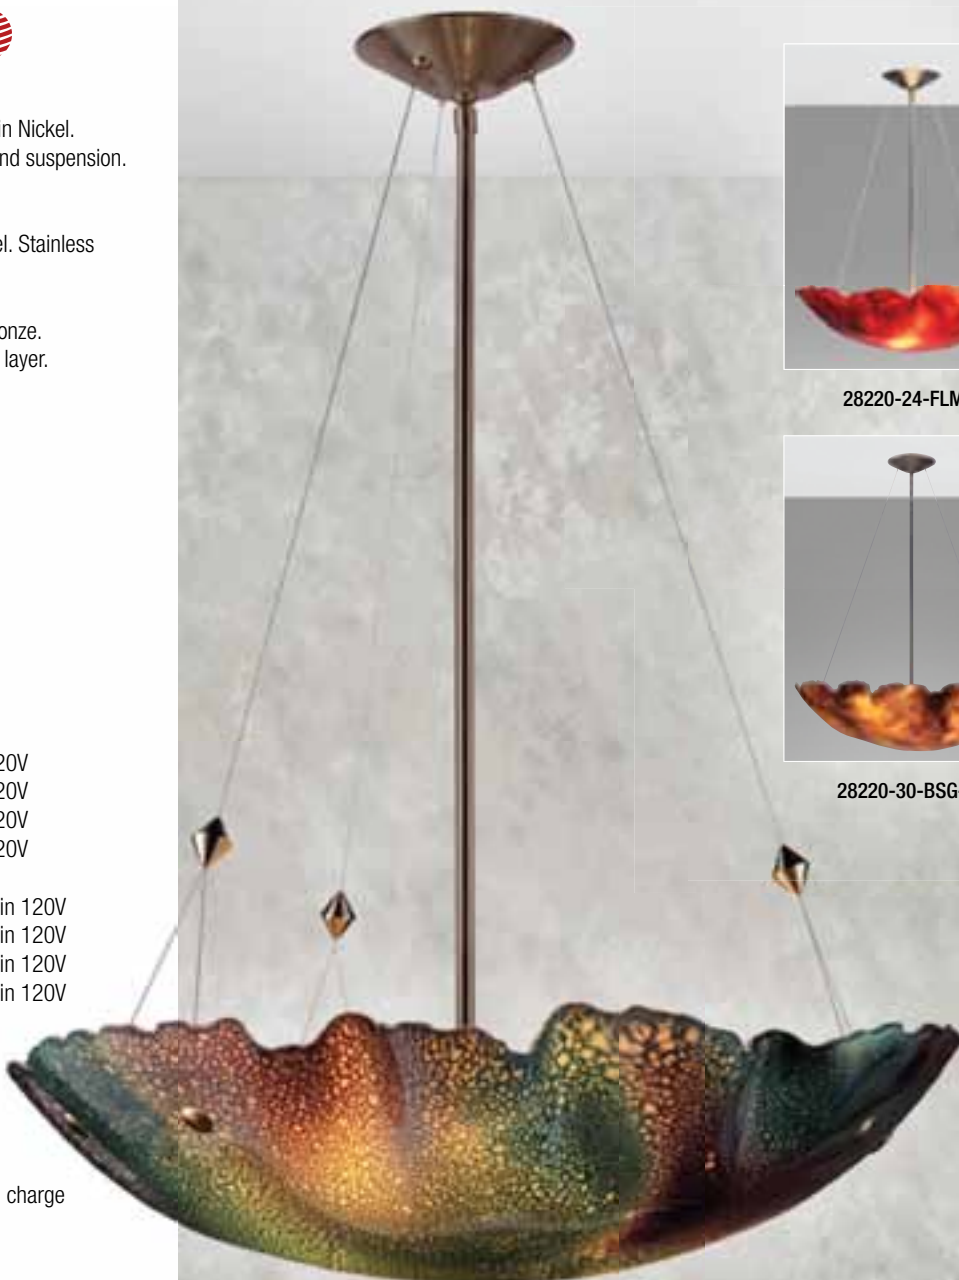

WAVY PENDANTS

SHOWN

28221-24-GTP-E Green-Teal-Purple/Satin Nickel.
Stainless steel side cables. Double Diamond suspension.
Vanilla interior layer.

28220-24-FLM-E Red Flame/Satin Nickel. Stainless
steel side cables. Vanilla interior layer.

28220-30-BSG-BR Burnt Sugar/Dark Bronze.
Stainless steel side cables. Vanilla interior layer.

SUSPENSION

The new Double Diamond suspension
style is available on all Wavy pendants.
Order #28221 instead of 28220.

ECO Compact fluor. (-CFE):

- 28220-18 3 x 18W G24q-2 quad 4-pin 120V
- 28220-24 3 x 26W G24q-3 quad 4-pin 120V
- 28220-30 6 x 26W G24q-3 quad 4-pin 120V
- 28220-36 6 x 26W G24q-3 quad 4-pin 120V

AVAILABLE SIZES

- 28220-18 18" dia. x 24" OAH
- 28220-24 24" dia. x 28" OAH
- 28220-30 30" dia. x 36" OAH
- 28220-36 36" dia. x 36" OAH

OAHs can be customized for an additional charge

ALUMENT® art objects are handmade individually. Variations
in color, pattern, surface texture and size are representative
of the wonder of ALUMENT® and are not considered defects.