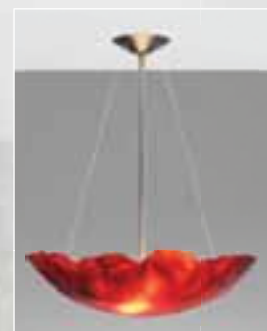

WAVY PENDANTS

SHOWN

28221-24-GTP-E Green-Teal-Purple/Satin Nickel.
Stainless steel side cables. Double Diamond suspension.
Vanilla interior layer.

28220-24-FLM-E Red Flame/Satin Nickel. Stainless
steel side cables. Vanilla interior layer.

28220-30-BSG-BR Burnt Sugar/Dark Bronze.
Stainless steel side cables. Vanilla interior layer.

SUSPENSION

The new Double Diamond suspension
style is available on all Wavy pendants.
Order #28221 instead of 28220.

- 28220-18 18" dia. x 24" OAH
- 28220-24 24" dia. x 28" OAH
- 28220-30 30" dia. x 36" OAH
- 28220-36 36" dia. x 36" OAH

OAHs can be customized for an additional charge

ALUMENT® art objects are handmade individually. Variations
in color, pattern, surface texture and size are representative
of the wonder of ALUMENT® and are not considered defects.