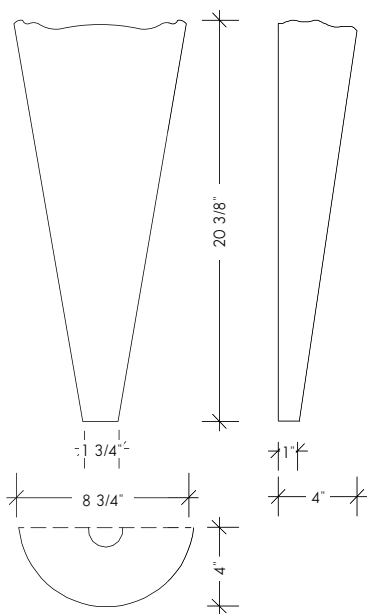

WAVY CONE SCONCE 

**SHOWN**

**62740-09-FLM-NM** Red Flame.  
Vanilla interior layer.

**LAMPING**

**ECO** Compact fluor. (-CFE):  
1 x 24W 2G11 Dulux L 120V

62740-09-FLM-NM

ADA 62740-09

ALUMENT® art objects are handmade individually. Variations in color, pattern, surface texture and size are representative of the wonder of ALUMENT® and are not considered defects.