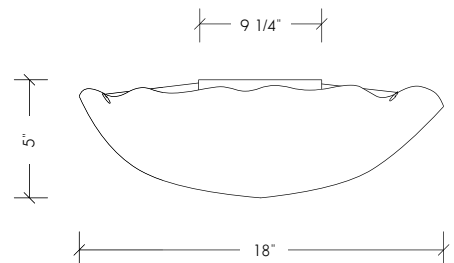

AVAILABLE METAL FINISHES

88220-18

ALUMENT® art objects are handmade individually. Variations in color, pattern, surface texture and size are representative of the wonder of ALUMENT® and are not considered defects.