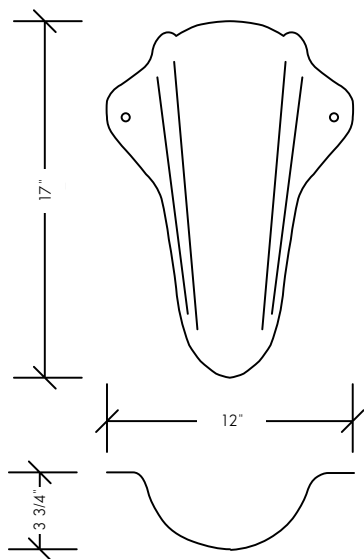

ALUMENT® art objects are handmade individually. Variations in color, pattern, surface texture and size are representative of the wonder of ALUMENT® and are not considered defects.

AVAILABLE COLORS

AVAILABLE METAL FINISHES