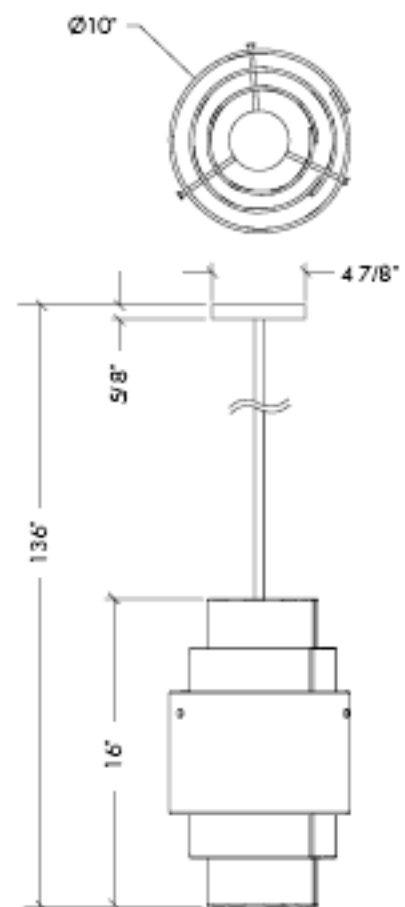

50300-16-IVO-BR

50300-16-IVO-BR

50310-26-BZM-E

**SKEEBALL PENDANTS**

**SHOWN**

**50300-16-IVO-BR** Ivory Opalescent/Dark Bronze.  
Vanilla interior layer. 10' clear SVT cord.

**50310-26-BZM-E** Bronze Mist/Satin Nickel.  
Vanilla interior layer. 10' clear SVT cord.

**LAMPING**

Incandescent:

50300-16 1 x 60W A-19 medium  
50310-26 3 x 60W A-19 medium

**ECO** Compact fluor. (-CFE):

50300-16 1 x 13W G24q-1 quad 4-pin 120V  
50310-26 3 x 13W G24q-1 quad 4-pin 120V

**AVAILABLE SIZES**

50300-16 10" dia. x 16" H + 10' cord  
50310-26 16" dia. x 26" H + 10' cord

50300-16

**AVAILABLE COLORS**

Amber Brûlée (ACB)

Bronze Mist (BZM)

Burnt Sugar (BSG)

Green/Teal/Purple (GTP)

Ivory Opalescent (IVO)