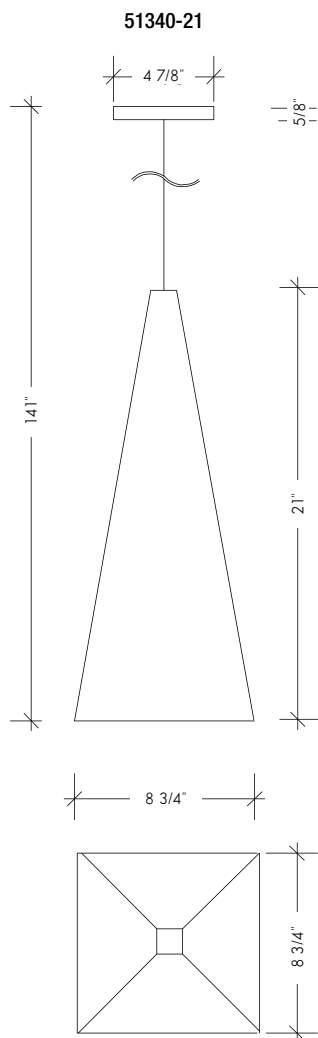

PYRAMID PENDANTS

SHOWN

51340-21-YLG-BR Yellow Green/Dark Bronze.
Vanilla interior layer. 10' clear SVT cord.
Top and bottom trims only.

51330-21-BSG-BR Burnt Sugar/Dark Bronze.
Vanilla interior layer. 10' clear SVT cord.
Top, bottom, and side trims.

LAMPING

Incandescent: 1 x 100W A-19 medium
Halogen (-HAL): 1 x 75W BT-15 medium 120V

ECO Compact fluor. (-CFE):
1 x 26W G24q-3 quad 4-pin 120V

51340-21-YLG-BR