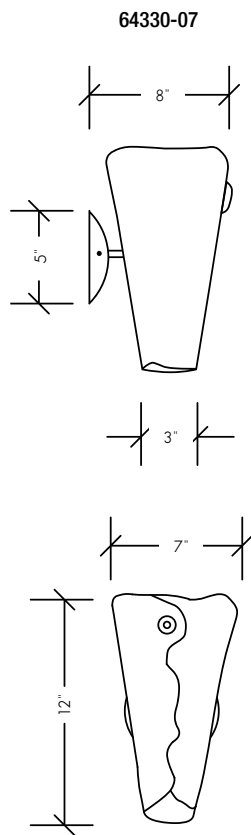

LUNA SCONCE

SHOWN

64330-07-IVO-BR Ivory Opalescent/Dark Bronze.
Vanilla interior layer.

64330-07-BSG-BR Burnt Sugar/Dark Bronze.
Vanilla interior layer.

LAMPING

Incandescent: 1 x 100W A-19 medium

Halogen (-HAL): 1 x 100W BT-15 medium 120V

ECO Compact fluor. (-CFE):

1 x 18W G24q-2 quad 4-pin 120V

64330-07-IVO-BR

64330-07-BSG-BR

AVAILABLE COLORS

Amber Brulée (ACB)

Bronze Mist (BZM)

Burnt Sugar (BSG)