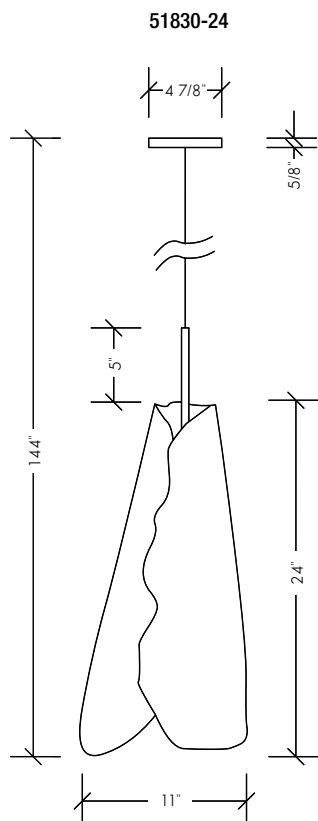

AVAILABLE COLORS

AVAILABLE METAL FINISHES

ALUMENT® art objects are handmade individually. Variations in color, pattern, surface texture and size are representative of the wonder of ALUMENT® and are not considered defects.