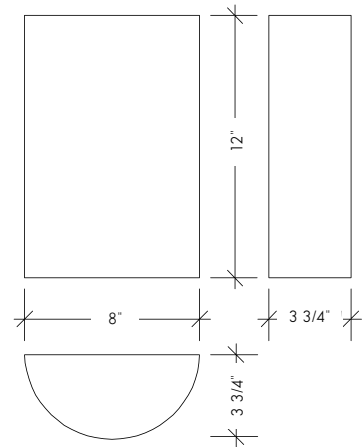

AVAILABLE SIZES

- 68590-08 12"H x 8"W x 3.75"D
- 68570-08 28"H x 8"W x 3.75"D
- 68580-08 40"H x 8"W x 3.75"D

ADA 68590-08

ALUMENT® art objects are handmade individually. Variations in color, pattern, surface texture and size are representative of the wonder of ALUMENT® and are not considered defects.