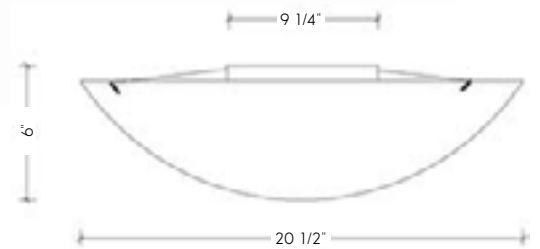

AVAILABLE
METAL FINISHES

88230-20

ALUMENT® art objects are handmade individually. Variations in color, pattern, surface texture and size are representative of the wonder of ALUMENT® and are not considered defects.