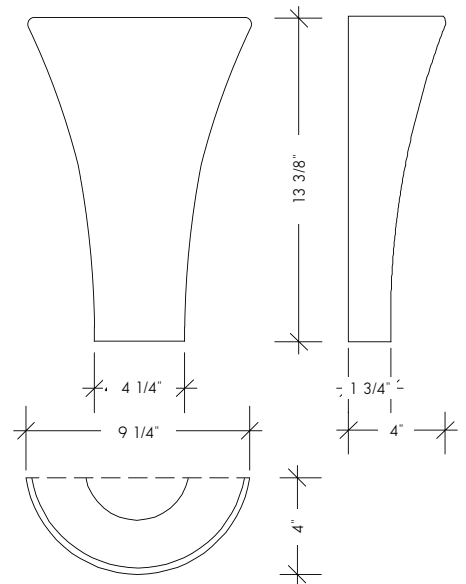

LAMPING

Incandescent: 1 x 60W B-10 cand.

60810-09

AVAILABLE COLORS

ALUMENT® art objects are handmade individually. Variations in color, pattern, surface texture and size are representative of the wonder of ALUMENT® and are not considered defects.