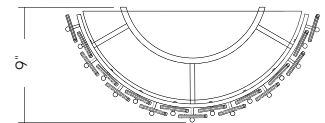

CHIME SCONCES 20"

SHOWN

66710-21-ACB-BR Amber Brûlée/Dark Bronze.
Vanilla interior layer. Acrylic top lens.

66810-21-GTP-E Green-Teal-Purple/Satin Nickel.
Vanilla interior layer. Acrylic top lens.

66920-21-YLG-E Yellow Green/Satin Nickel.
Vanilla interior layer. Acrylic top lens.
Graduated Chimes

LAMPING

Incandescent: 3 x 60W B-13 medium
Halogen (-HAL): 3 x 60W BT-15 medium 120V
ECO Compact fluor. (-CFE):
3 x 18W G24q-2 quad 4-pin 120V

AVAILABLE SIZES:

66710-21 21" W x 20" H x 9" D
66810-21 21" W x 12" H x 9" D
66920-21 21" W x 16" H x 9" D

66710-21

AVAILABLE
COLORS

AVAILABLE
METAL FINISHES

ALUMENT® art objects are handmade individually. Variations in color, pattern, surface texture and size are representative of the wonder of ALUMENT® and are not considered defects.