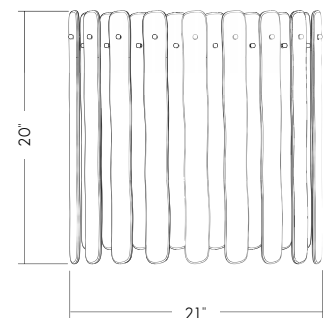

AVAILABLE
COLORS

AVAILABLE
METAL FINISHES

ALUMENT® art objects are handmade individually. Variations in color, pattern, surface texture and size are representative of the wonder of ALUMENT® and are not considered defects.