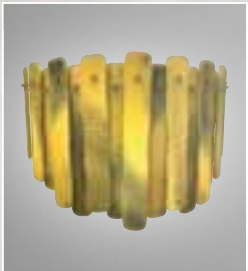

CHIME SCONCES 20"

SHOWN

66710-21-ACB-BR Amber Brûlée/Dark Bronze.
Vanilla interior layer. Acrylic top lens.

66810-21-GTP-E Green-Teal-Purple/Satin Nickel.
Vanilla interior layer. Acrylic top lens.

66920-21-YLG-E Yellow Green/Satin Nickel.
Vanilla interior layer. Acrylic top lens.
Graduated Chimes

LAMPING

Incandescent: 3 x 60W B-13 medium
Halogen (-HAL): 3 x 60W BT-15 medium 120V
ECO Compact fluor. (-CFE):
3 x 18W G24q-2 quad 4-pin 120V

AVAILABLE SIZES:

66710-21 21" W x 20" H x 9" D
66810-21 21" W x 12" H x 9" D
66920-21 21" W x 16" H x 9" D

66710-21-ACB-BR

66810-21-GTP-E

66920-21-YLG-E
Graduated Chimes

66710-21

AVAILABLE
COLORS

Amber Brûlée (ACB)

Bronze Mist (BZM)

Burnt Sugar (BSG)

Green/Teal/Purple (GTP)

Ivory Opalescent (IVO)

Red Flame (FLM)

Red Indigo (RID)

Yellow Green (YLG)

AVAILABLE
METAL FINISHES

Dark Bronze (BR)

Satin Nickel (E)