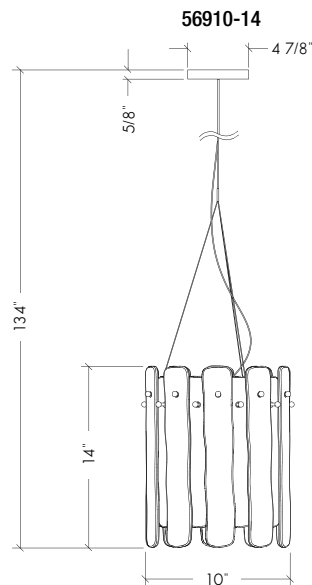

## SHOWN

**56910-14-FLM-E** Red Flame/Satin Nickel.  
Stainless steel support cables with  
10' clear SVT cord. Vanilla interior layer.

**56810-12-GTP-E** Green-Teal-Purple/Satin Nickel.  
Stainless steel support cables with  
10' clear SVT cord. Vanilla interior layer.  
Acrylic bottom lens.

## AVAILABLE SIZES

56910-14 10" dia. x 14" H + 10' cable  
56810-12 21" dia. x 12" H + 10' cable  
56810-20 21" dia. x 20" H + 10' cable

ALUMENT® art objects are handmade individually. Variations in color, pattern, surface texture and size are representative of the wonder of ALUMENT® and are not considered defects.